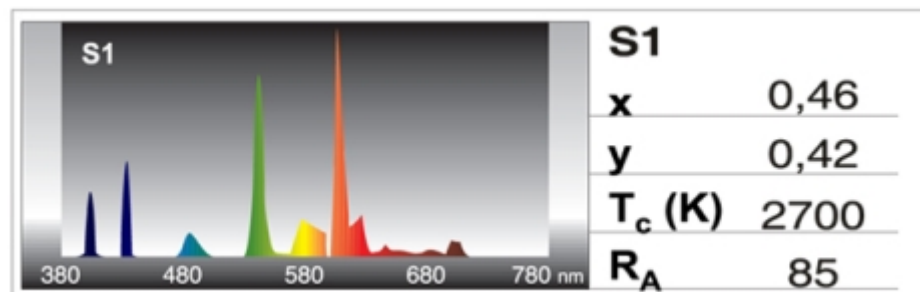

DURALUX Mini ECO 10000h

- * MINI ECO and ECO range: 10.000 hours.
- * Base: E27 and E14.
- * Significant electronic part miniaturization and consequent reduction in required plastic base diameter up to 37 mm.
- * Wide selection of wattages: from 7W to 24W.
- * Colour temperature choice.
- * A perfect alliance between efficiency and low cost: quality and maximum savings.
- * For domestic use, offices, etc.

Item Characteristics

Code	08627
Lamp Voltage	220-240 V
Nominal Power	7 W
Base	E27
Lamp Current	0,05 A
Nominal Flux	380 LUMEN
Light Tonality	Homelight
Colour temperature	2700 K
Diameter	37 mm
Lenght	93 mm
Tube Geometry	3U
Tube diameter	7 mm

Performance

Irc/Ra	>80
Lifetime	10000 h
Energy Class	A
kWh/1000h	7
Equivalence with incandescent lamp	37 W

Tech Info

Dimmable	NO
Operating Position	360°
Open fittings	YES
Number of ON-OFF cycles	10000
Power Factor	0,55
Warm-up time up to 60 % of the full light output	<30"
Lamp start time	<=0,3S
Mercury (mg)	<2,5mg
LLMMF - Lamp lumen maintenance factor	65
Fulfilled Directives and norms	2006/95/CE * Bassa Tensione 2004/108/CE * Compatibilità Elettromagnetica 2011/65/UE * RoHS 2002/19/UE * RAEE 2009/125/CE * Progettazione Eco Compatibile EN 60968 * anno 2013 EN 61547 * anno 2010 EN 55015 * anno 2014 EN 61000-3-2 * anno 2007 EN 61000-3-2/A1/A2 * anno 2011 EN 61000-3-3 * anno 2014 244/2009 * Progettazione Eco Compatibile 859/2009 * Progettazione Eco Compatibile 2010/30/EU * Energy Consumption 874/2012 * Regulation for Energy Labelling

Spectrocolorimetry and Photometry

Shipping info

Single pack dimensions L x H x D (mm)	37 x 37 x 106
Item barcode	8011905827984
Pack	10 pz
Inner pack dimensions L x H x D (mm)	195 x 80 x 114
Master barcode	8011905773267
Master pack dimensions L x H x D (mm)	425 x 410 x 135