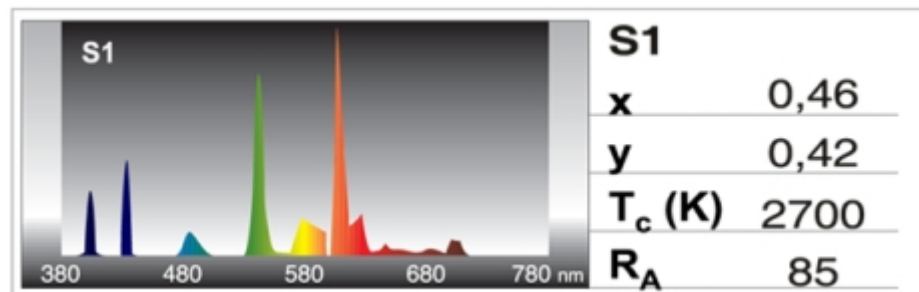

* Triple mounting options: surface, flush recessed, semi-recessed.

* Finishing bezels available.

Item Characteristics

Code	07930
Lamp Voltage	220-240 V
Nominal Power	9 W
Base	GX53
Lamp Current	0,07 A
Nominal Flux	297 LUMEN
Light Tonality	Homelight
Colour temperature	2700 K
Opening beam	120°
Diameter	74 mm
Lenght	30 mm
Tube Geometry	FLAT

Performance

Irc/Ra	>80
Lifetime	10000 h
Energy Class	A
kWh/1000h	9

Tech Info

Dimmable	NO
Operating Position	360°
Open fittings	YES
Number of ON-OFF cycles	10000
Power Factor	0,55
Warm-up time up to 60 % of the full light output	<60"
Lamp start time	<=0,3S
Mercury (mg)	<2,5mg
LLMMF - Lamp lumen maintenance factor	65
Fulfilled Directives and norms	2006/95/CE * Bassa Tensione 2004/108/CE * Compatibilità Elettromagnetica 2011/65/UE * RoHS 2002/19/UE * RAEE 2009/125/CE * Progettazione Eco Compatibile EN 60968 * anno 2013 EN 61547 * anno 2010 EN 55015 * anno 2014 EN 61000-3-2 * anno 2007 EN 61000-3-2/A1/A2 * anno 2011 EN 61000-3-3 * anno 2014 1194/2012 * Progettazione Eco Compatibile 2010/30/EU * Energy Consumption 874/2012 * Regulation for Energy Labelling

Spectrocolorimetry and Photometry

Shipping info

Single pack dimensions L x H x D (mm)	78 x 30 x 78
Item barcode	8011905826161
Pack	10 pz
Inner pack dimensions L x H x D (mm)	325 x 85 x 90
Master barcode	8011905771447
Master pack dimensions L x H x D (mm)	455 x 340 x 200