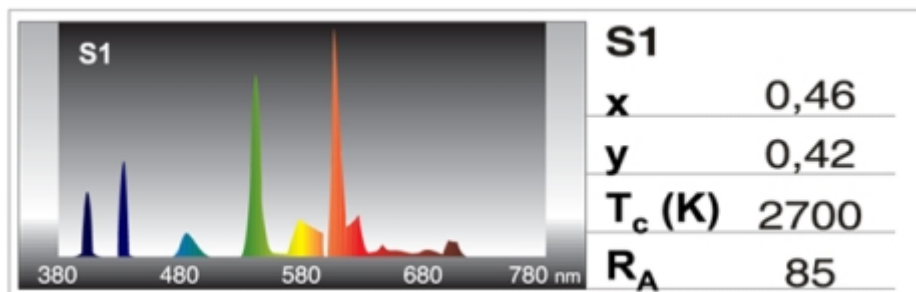

DURALUX SHORT

- * Long Life range: 12,000 hours.
- * Base: E27.
- * Medium/high wattages: from 15W to 24W.
- * Colour temperature choice.
- * Compact design: shorter tubes.
- * Same diameter of a traditional incandescent lamp.
- * Easy to replace incandescent lamps in the same luminaires.
- * For domestic and professional use.

Item Characteristics

Code	06057
Lamp Voltage	220-240 V
Nominal Power	15 W
Base	E27
Lamp Current	0,11 A
Nominal Flux	800 LUMEN
Light Tonality	Homelight
Colour temperature	2700 K
Diameter	56 mm
Lenght	110 mm
Tube Geometry	5U
Tube diameter	11 mm

Performance

Irc/Ra	>80
Lifetime	12000 h
Energy Class	A
kWh/1000h	15
Equivalence with incandescent lamp	64 W

Tech Info

Dimmable	NO
Operating Position	360°
Open fittings	YES
Number of ON-OFF cycles	12000
Power Factor	0,55
Warm-up time up to 60 % of the full light output	<30"
Lamp start time	<=0,3S
Mercury (mg)	<2,5mg
LLMMF - Lamp lumen maintenance factor	65
Fulfilled Directives and norms	2006/95/CE * Bassa Tensione 2004/108/CE * Compatibilità Elettromagnetica 2011/65/UE * RoHS 2002/19/UE * RAEE 2009/125/CE * Progettazione Eco Compatibile EN 60968 * anno 2013 EN 61547 * anno 2010 EN 55015 * anno 2014 EN 61000-3-2 * anno 2007 EN 61000-3-2/A1/A2 * anno 2011 EN 61000-3-3 * anno 2014 244/2009 * Progettazione Eco Compatibile 859/2009 * Progettazione Eco Compatibile 2010/30/EU * Energy Consumption 874/2012 * Regulation for Energy Labelling

Spectrocolorimetry and Photometry

Shipping info

Single pack dimensions L x H x D (mm)	59 x 59 x 119
Item barcode	8011905807801
Pack	10 pz
Inner pack dimensions L x H x D (mm)	305 x 125 x 126
Master barcode	8011905753368
Master pack dimensions L x H x D (mm)	645 x 320 x 145