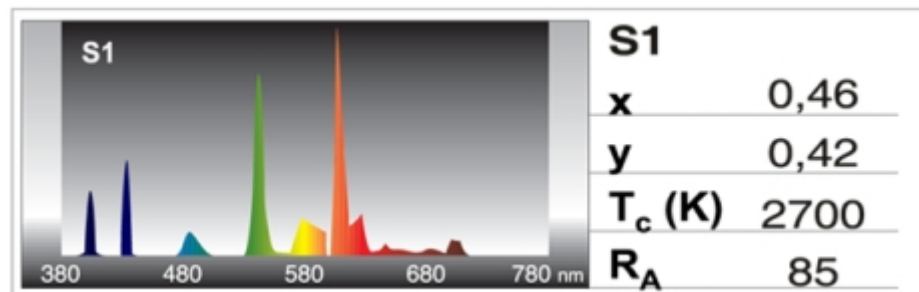

Tech Info

Dimmable	NO
Open fittings	YES
Number of ON-OFF cycles	14000
Power Factor	0,95
Warm-up time up to 60 % of the full light output	<30"
Lamp start time	<=0,3S
Mercury (mg)	<3,5mg
LLMMF - Lamp lumen maintenance factor	65
Fulfilled Directives and norms	2006/95/CE * Bassa Tensione 2004/108/CE * Compatibilità Elettromagnetica 2011/65/UE * RoHS 2002/19/UE * RAEE 2009/125/CE * Progettazione Eco Compatibile EN 60968 * anno 2013 EN 61547 * anno 2010 EN 55015 * anno 2014 EN 61000-3-2 * anno 2007 EN 61000-3-2/A1/A2 * anno 2011 EN 61000-3-3 * anno 2014 244/2009 * Progettazione Eco Compatibile 859/2009 * Progettazione Eco Compatibile 2010/30/EU * Energy Consumption 874/2012 * Regulation for Energy Labelling

Spectrocolorimetry and Photometry

Shipping info

Item barcode	8011905828837
Pack	10 pz
Master barcode	8011905774110